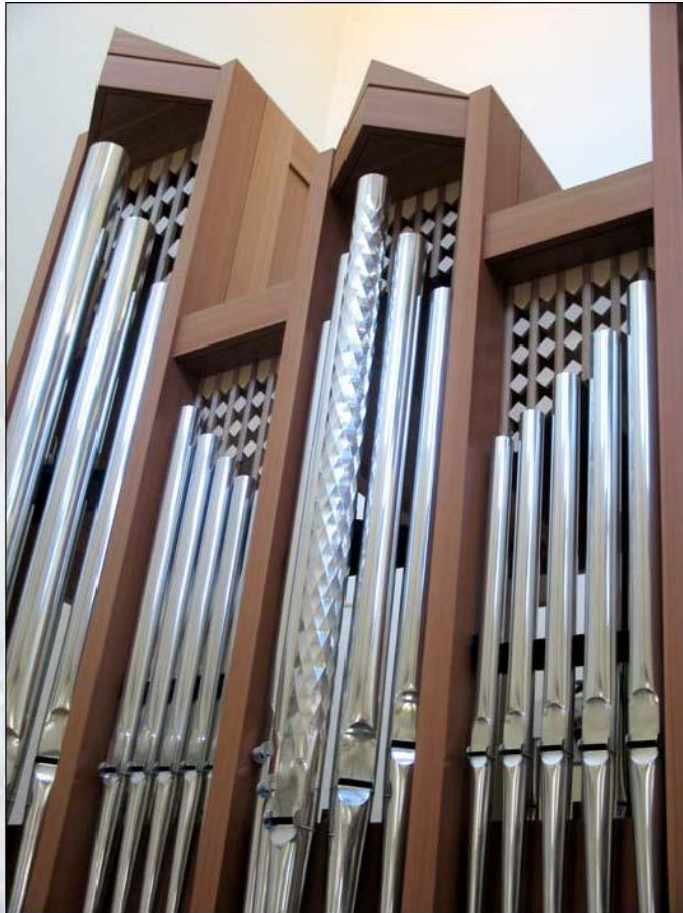

Hey Positive Organ

Specifications:

Manual: C - g'''		
1. Copula	8'	wooden pipes
2. Salicional	8'	C-H wooden, c°-g''' metal
3. Principal	4'	metal front pipes, 5/7/5/7/5
4. Flöte	4'	metal pipes
5. Flautino	2'	metal pipes, conical
6. Mixtur III	1 1/3'	metal pipes
Pedal: C - f'		
7. Subbaß	16'	wooden pipes

Build 2007, show instrument for church fairs, like new condition

Dimesions

Height: 3,45m width: 1,70m depth 2,15m (incl. 16' and bench)

Case work crafted of fine selected larch.

Ornamets made of maple and oak.